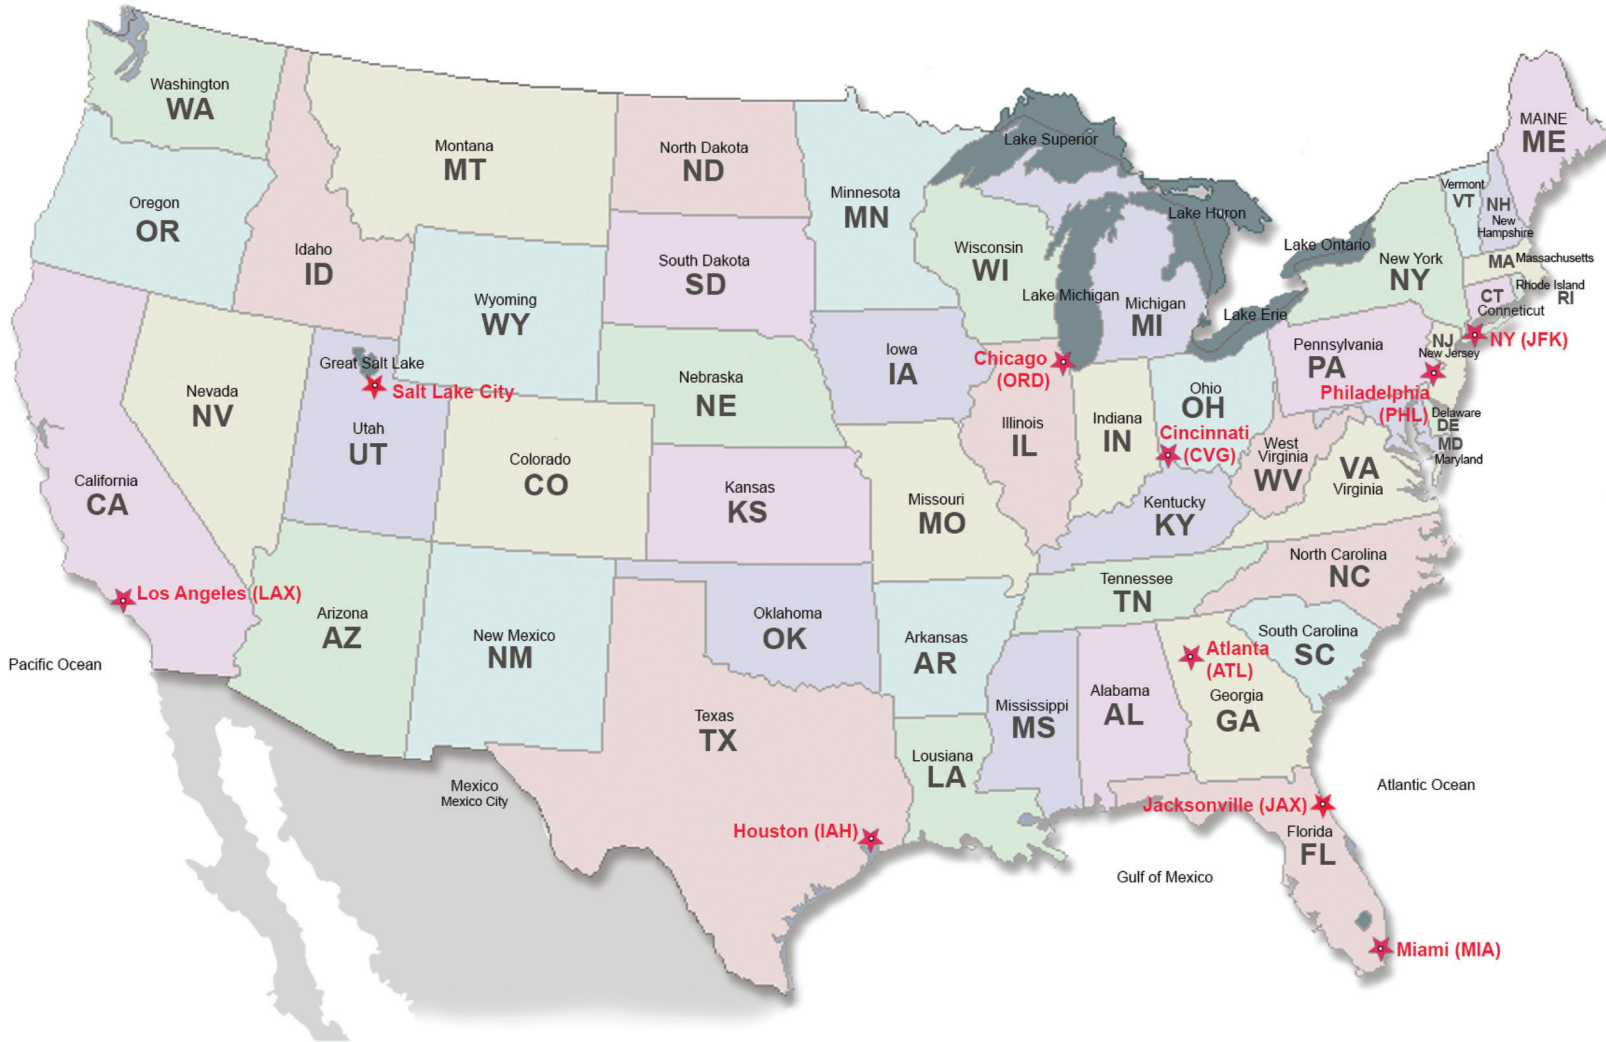

ARIES GLOBAL LOGISTICS - USA NETWORK

Services

- Air
- Sea
- Import
- Export
- Customs Brokerage
  - DDP
  - DAP
  - Fulfillment by Amazon
- Agent Net/ Net Pricing

Contact one of our service centers for pricing and information

See reverse side for office and consignment information